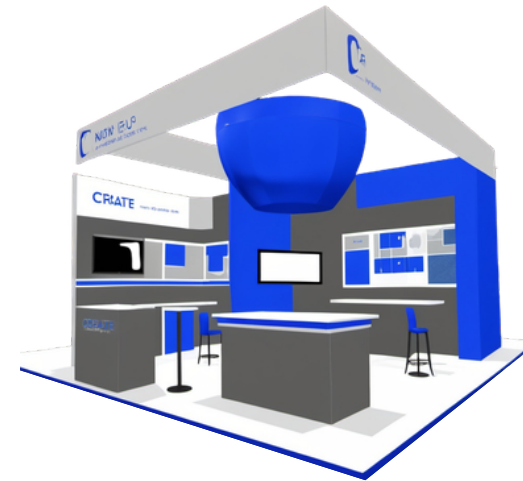

# Booth Packages for Exhibitors

**Booth Size**  
up to 15 sqm

**\$** €1,900

**Booth Size**  
up to 30 sqm

**\$** €3,300

**Booth Size**  
up to 50 sqm

**\$** €5,200

Services included in the package