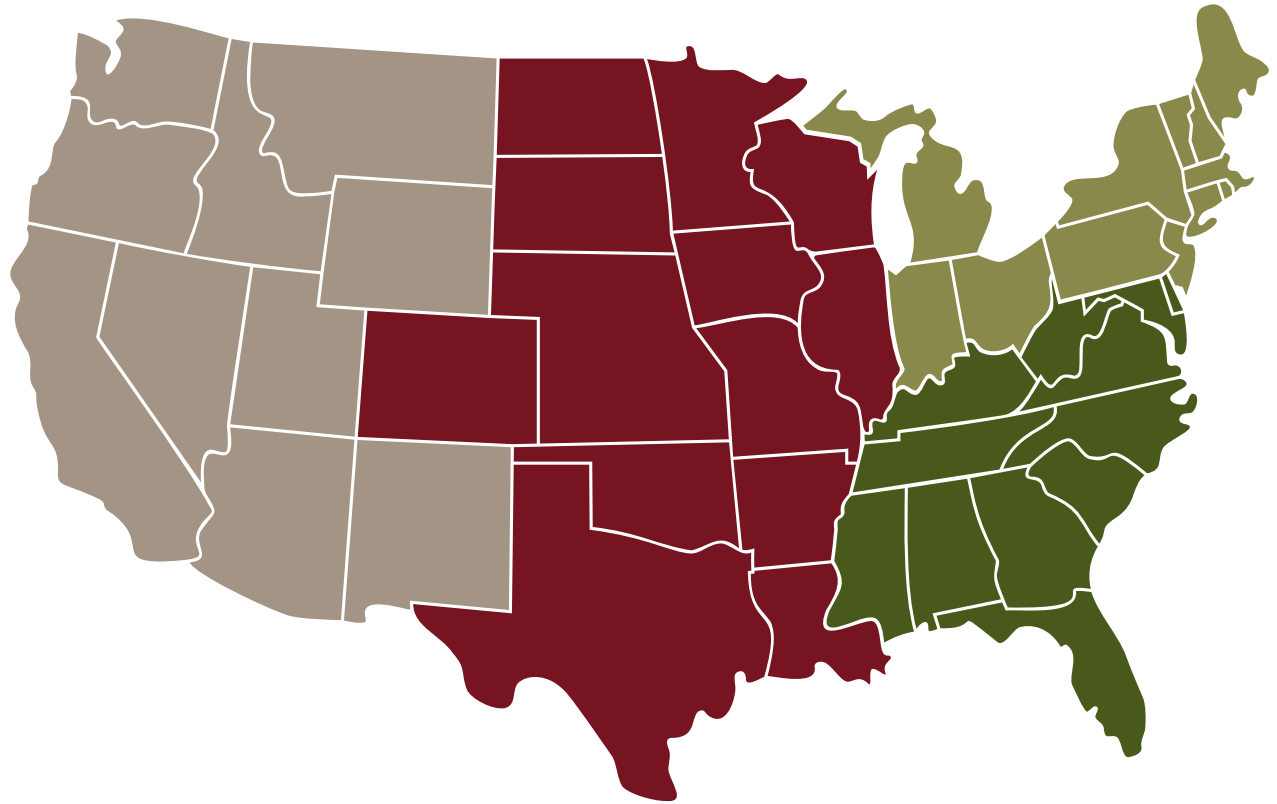

**PLUMPJACK**

COLLECTION OF WINERIES

# Wholesale Regional Map

06.24.2024

## Northeastern Region

BEN SANDSTROM

STATE	DISTRIBUTOR
CT	Slocum & Sons
IN	SGWS
MA	Ruby, United
ME	Martignetti
MI	Great Lakes
NH	Martignetti
NJ	Winebow
NY	Frederick Wildman
OH	Wine Trends Inc.
PA/DE	Vintage
RI	Rhode Island Distributing
VT	Farrell Distributing Corp
+ Eastern Canada	

## Southeastern Region

SCOT GAFNEY, CSW

STATE	DISTRIBUTOR
AL	International Wines
DC	RNDC
FL	RNDC
GA	RNDC
KY	SGWS
MD	RNDC
MS	MadVines
NC	Tryon Distributing
SC	RNDC
TN	B&T, Empire, Lipman, SGWS
VA	Roanoke, Select
WV	TBD