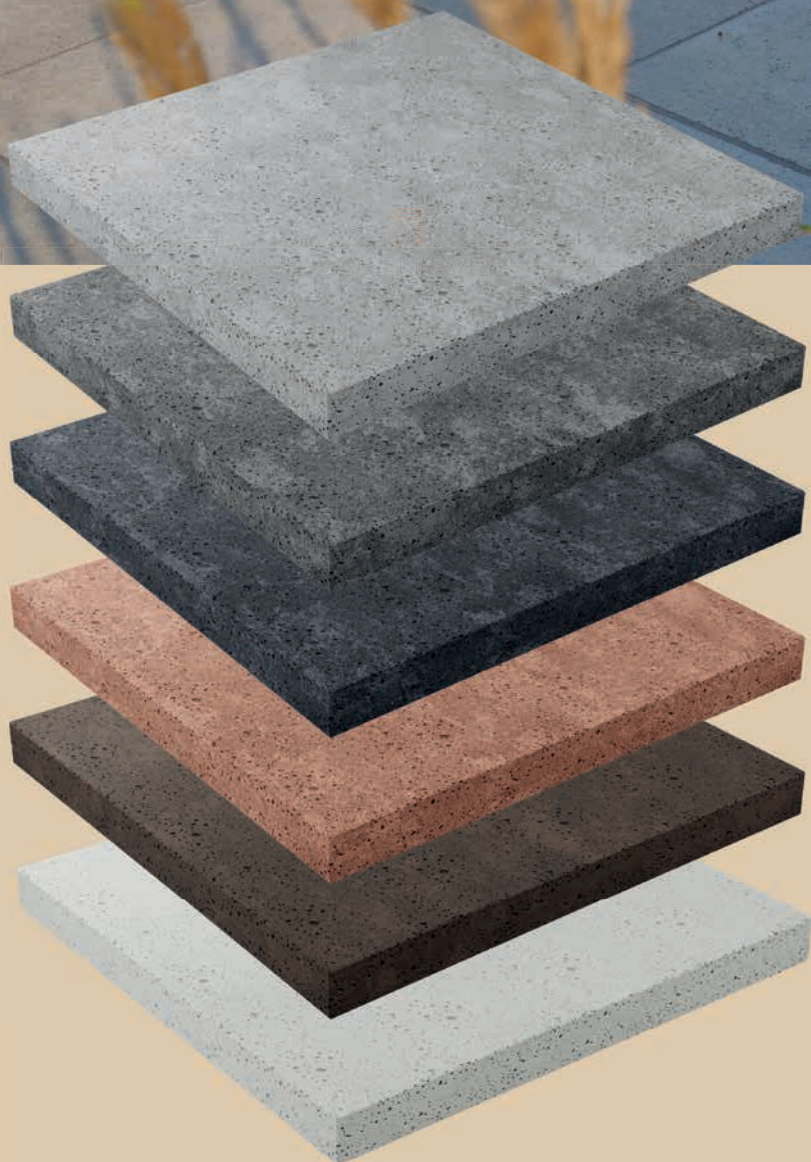

SHELLEVIS®

**SHELLEVIS®
LIST OF COLOURS**

GUIDED BY NATURE

We believe it's important that an outdoor space is well-balanced and exudes tranquillity. Because in a living environment like that, you can relax; you're in your element, enjoying it. Whether alone or together with others. The outdoor space is the Schellevis® domain and nature is a major source of inspiration. We connect architecture with nature, with respect for the environment. That's how we contribute to a sustainable, natural experience of the outdoor space.

COLOURS

The Schellevis® colour range consists of 6 basic colours, each of which is made using natural colouring agents and inspired by colours you would see in nature.

Grey

Anthracite

Carbon

Red brown

Taupe

Cream

There may be some variation in a single colour due to the production process and the use of natural materials. The colours shown above may deviate in reality due to limitations of the printing process.